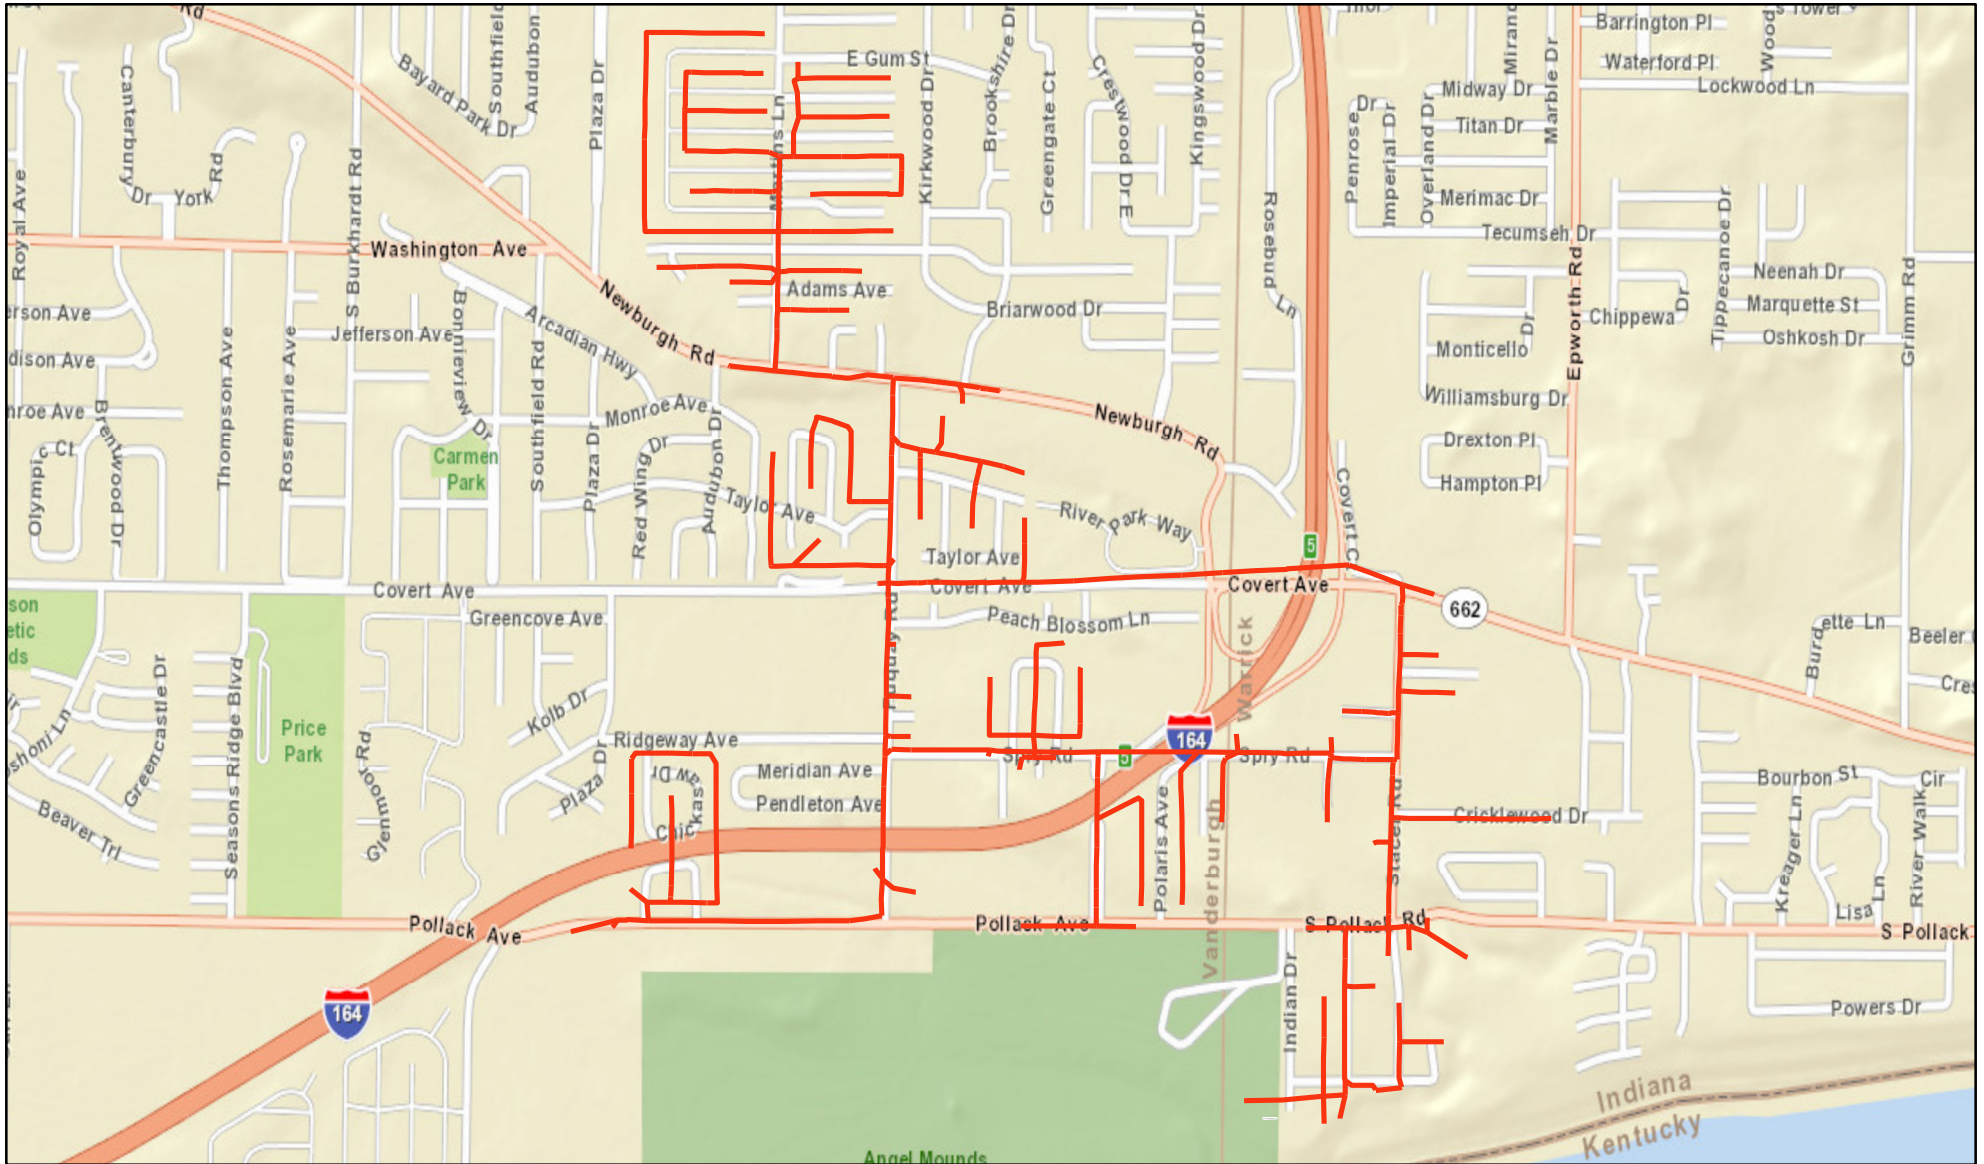

TREE TRIMMING SCHEDULE: APRIL-JUNE, 2021 EPWORTH (EVANSVILLE)

Approximate trimming area outlined in red. All immediately affected properties within the map section have been or will be notified in person, via mail, by phone, and/or by notice left on door pursuant to 170 IAC 4-9-4. Not all property owners will be affected.