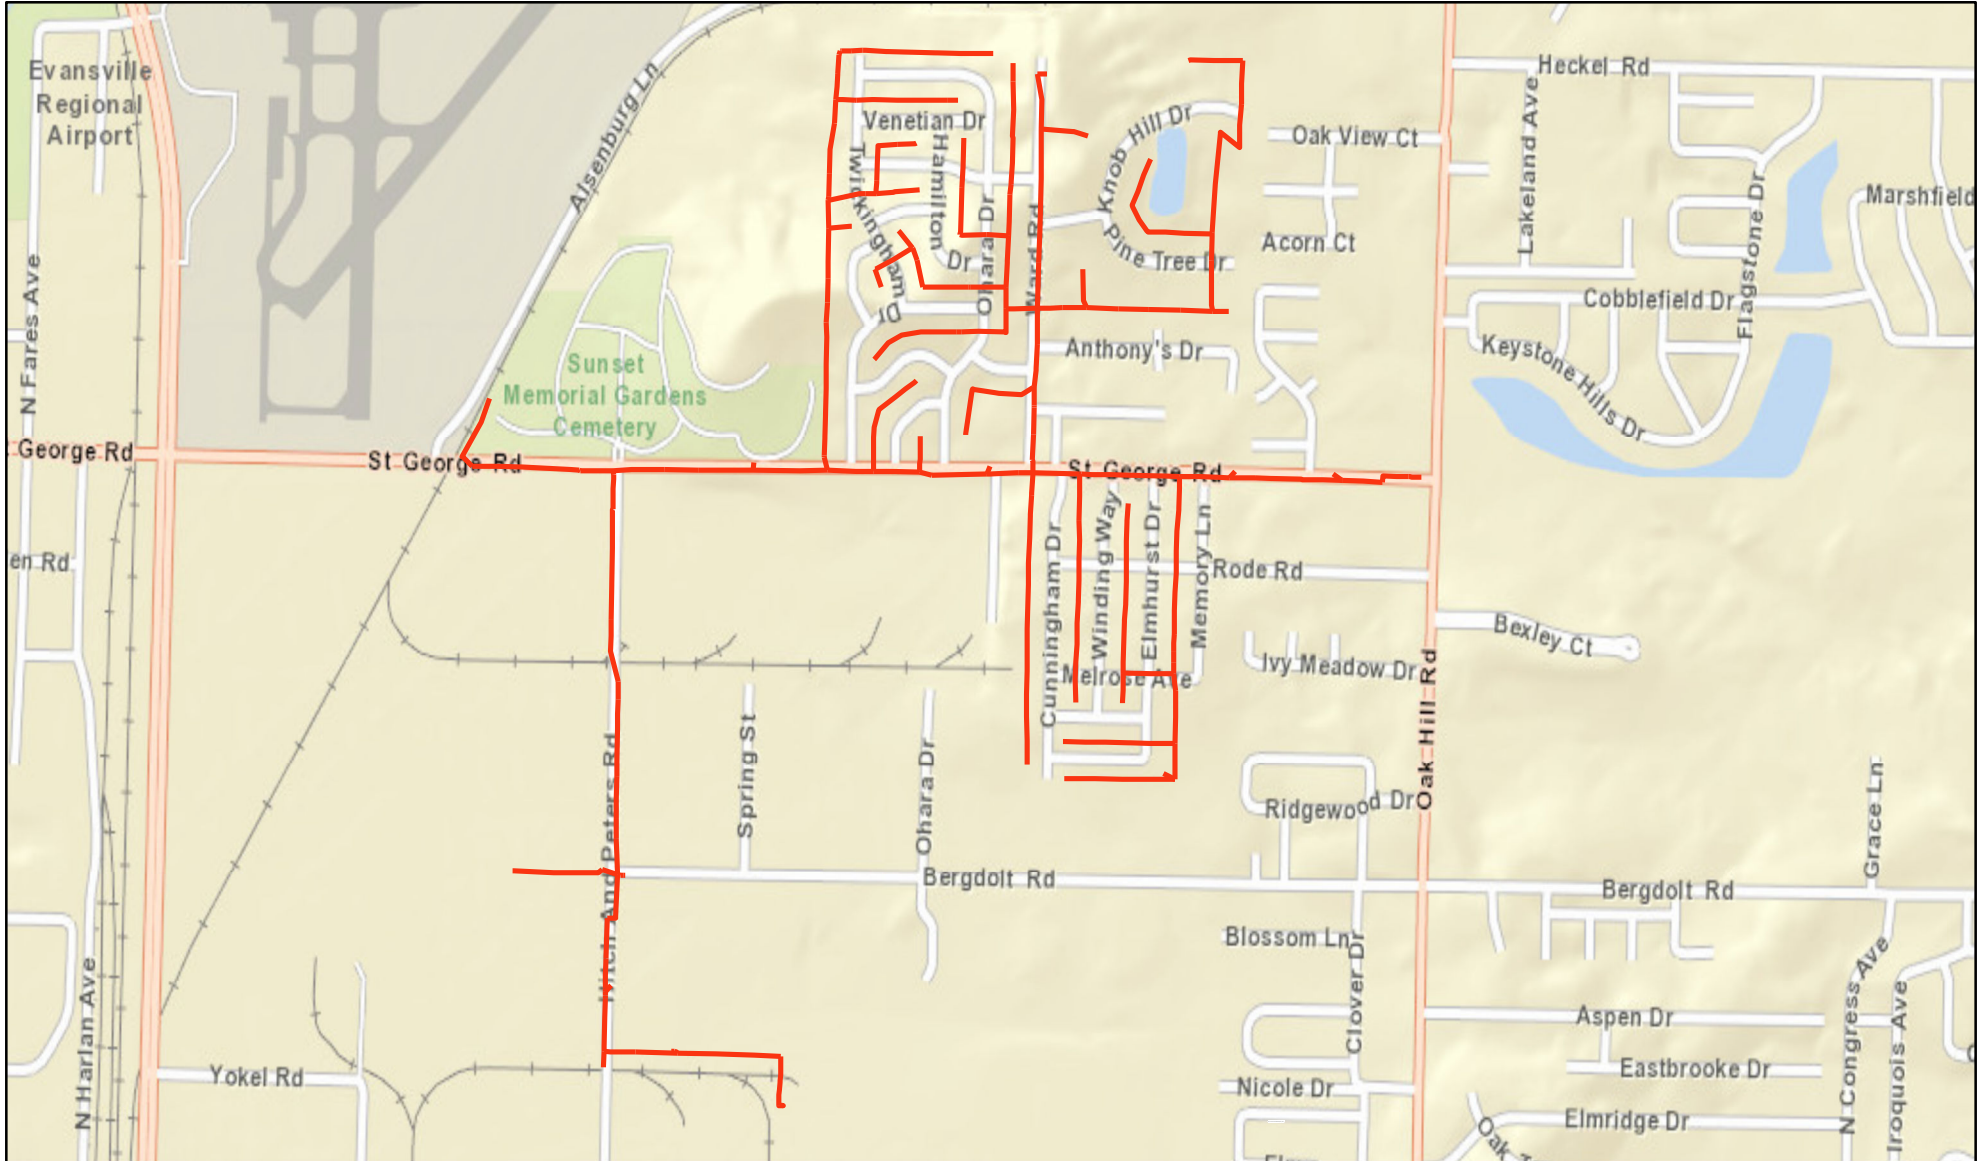

TREE TRIMMING SCHEDULE: APRIL-JUNE, 2021

MELODY HILLS (EVANSVILLE)

Approximate trimming area outlined in red. All immediately affected properties within the map section have been or will be notified in person, via mail, by phone, and/or by notice left on door pursuant to 170 IAC 4-9-4. Not all property owners will be affected.